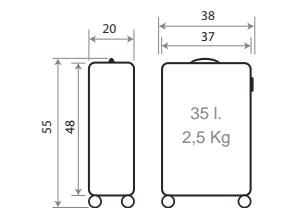

MARVEL

640019.

45404.

Logo Marvel

Composición / Composition: ABS

NEW Ref. 640019103020

Ref. 45419-41

Necesar Adaptable
ABS / Adaptable
Beauty Case ABS
29x21x15cm

NEW Ref. 640019100020
Trolley 55cm - Ref. 45411-41

NEW Ref. 640019101020
Trolley 65cm - Ref. 45412-41

NEW Ref. 640019102020
Ref. 45414-41
Set/2 55 / 65 cm.

640021.

45604.

Star Wars Retro

Composición / Composition: ABS

NEW Ref. 640021100020

Ref. 45611-41 - Trolley 55cm

R2D2 Star Wars

Composición / Composition: ABS

640015.

45704.

NEW Ref. 640015100020

Ref. 45711-41 - Trolley 55cm