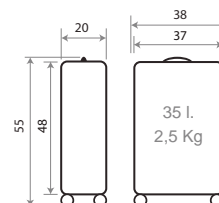

Adorable Stitch

Composición / Composition: ABS

630071.

40404.

NEW Ref. 630071100002
Trolley 55cm - Ref. 40411-42

NEW Ref. 630071103001
Ref. 40419-41

Necesar Adaptable
ABS / Adaptable
Beauty Case ABS
29x21x15cm