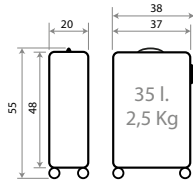

140005.

58407.

C/60 Negro / Black

C/61 Antracita / Anthracite

C/62 Marino / Navy

C/63 Azul / Blue

C/64 Rojo / Red

C/69 Champagne

C/20 Negro / Black

C/21 Antracita / Anthracite

C/30 Marino / Navy

C/34 Azul / Blue

C/40 Rojo / Red

C/55 Champagne

C/6A Azul Claro / Clear Blue

C/6B Turquesa / Turquoise

C/6C Nude

C/6D Ocre / Ochre

C/6E Sky Blue

C/6F Malva

C/63 Azul Claro / Clear Blue

C/32 Turquesa / Turquoise

C/73 Nude

C/64 Ocre / Ochre

C/33 Sky Blue

C/82 Malva

NEW Ref. 140005173033

55cm - **Ref. 58491**

NEW Ref. 140005174082

65cm - **Ref. 58492**

NEW Ref. 140005177034

75cm - **Ref. 58493**

NEW Ref. 140005178034

Ref. 58494 - Set/3 55/65/75cm

NEW Ref. 140005179084

Ref. 58495- Set/2 55/65cm