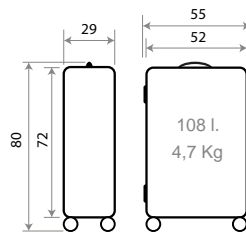

TROLLEYS

TROLLEYS M. Y G. / M. AND B.

Detalles / Details

Expandible

NEW Ref. 140008173020
55cm - Ref. 50191

NEW Ref. 140008174022
70cm - Ref. 50192

NEW Ref. 140008177030
80cm - Ref. 50193

NEW Ref. 140008178030
Ref. 50194 - Set/3 55/70/80cm