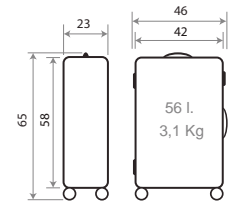

NEW Ref. 640022100020
Trolley 55cm - **Ref. 45311-41**

NEW Ref. 640022101020
Trolley 65cm - **Ref. 45312-41**

NEW Ref. 640022102020
Ref. 45314-41
Set/2 55 / 65 cm.

630077.

Best of Stitch

46704.

NEW Ref. 630077113073
Ref. 46739-41
Necesar Adaptable
ABS / Adaptable
Beauty Case ABS
29x21x15cm