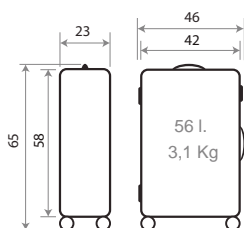

NEW Ref. 130047113055

Ref. 40839-43

Necaser Adaptable

ABS / Adaptable

Beauty Case ABS

29x21x15cm

NEW Ref. 130047110055

Trolley 55cm - Ref. 40811-43