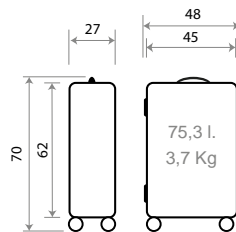

TROLLEYS

TROLLEYS M. Y G. / M. AND B.

Detalles / Details

Expandible

NEW Ref. 140008173020
55cm - Ref. 50191

NEW Ref. 140008174022
70cm - Ref. 50192

NEW Ref. 140008177030
80cm - Ref. 50193

NEW Ref. 140008178030
Ref. 50194 - Set/3 55/70/80cm