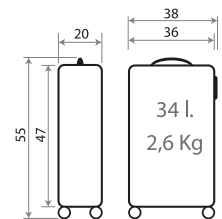

NEW Ref. 130047110053

Trolley 55cm - Ref. 40817-42