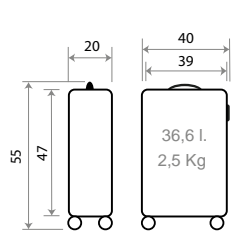

NEW Ref. 140008173020
55cm - Ref. 50191