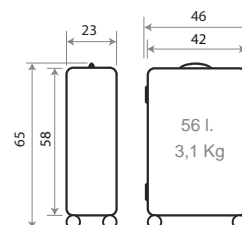

NEW Ref. 630071101001
Trolley 65cm - Ref. 40412-41

NEW Ref. 630071102001
Ref. 40414-41
Set/2 55 / 65 cm.