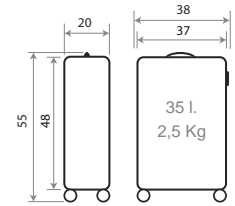

45404.

Logo Marvel

Composición / Composition: ABS

NEW Ref. 640019103020

Ref. 45419-41

Necesar Adaptable
ABS / Adaptable
Beauty Case ABS
29x21x15cm

NEW Ref. 640019100020
Trolley 55cm - Ref. 45411-41

NEW Ref. 640019101020
Trolley 65cm - Ref. 45412-41