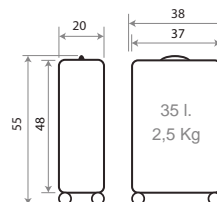

Adorable Stitch

Composición / Composition: ABS

630071.

40404.

NEW Ref. 630071100002
Trolley 55cm - Ref. 40411-42