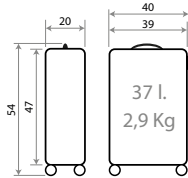

C/2C Verde / Green

C/2D Antracita / Anthracite

C/30 Marino / Navy

C/32 Azulón / Blue

C/41 Granate / Garnet

C/52 Verde / Green

C/21 Antracita / Anthracite

NEW Ref. 140009173020
55cm - Ref. 50691