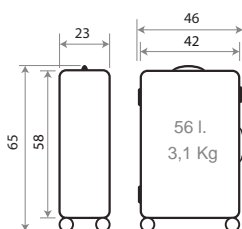

NEW Ref. 130050-1010-35

Trolley 65cm - Ref. 40912-41

NEW Ref. 130050-1020-35

Ref. 40914-41

Set/2 55 / 65 cm.