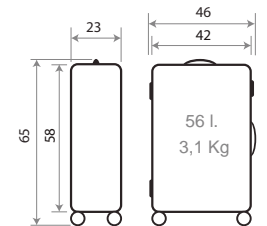

45404.

Logo Marvel

Composición / Composition: ABS

NEW Ref. 640019103020

Ref. 45419-41

Necesar Adaptable
ABS / Adaptable
Beauty Case ABS
29x21x15cm

NEW Ref. 640019100020
Trolley 55cm - Ref. 45411-41

NEW Ref. 640019101020
Trolley 65cm - Ref. 45412-41