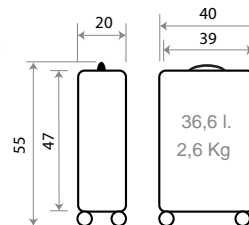

NEW Ref. 140010198020

Ref. 50839

Necesar Adaptable ABS/
Adaptable Beauty Case ABS
29x21x15cm

Interior / Inner

Adaptable

TROLLEYS

Detalles Trolleys / Details Trolley

NEW Ref. 140010172073