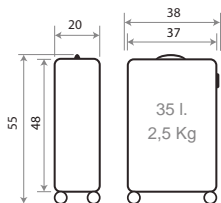

NEW Ref. 130047113055

Ref. 40839-43

Necaser Adaptable

ABS / Adaptable

Beauty Case ABS

29x21x15cm

NEW Ref. 130047110055

Trolley 55cm - Ref. 40811-43