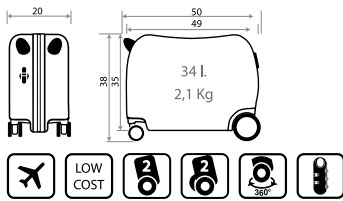

NEW Ref. 130047113053

Ref. 40839-42

Necesar Adaptable ABS /
Adaptable Beauty Case ABS
29x21x15cm