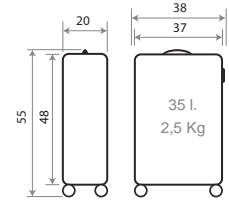

47104.

NEW Ref. 630075114001
Ref. 46598-41 - 50x38x20cm

640022.

Stitch cute

Composición / Composition: ABS

45304.

NEW Ref. 640022103020
Ref. 45319-41
Necesar Adaptable
ABS / Adaptable
Beauty Case ABS
29x21x15cm