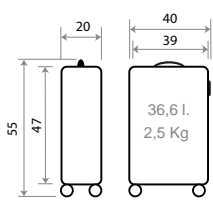

NEW Ref. 140010173064
55cm - Ref. 50891