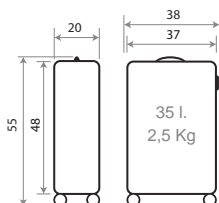

NEW Ref. 130050-1000-35

Trolley 55cm - Ref. 40911-41