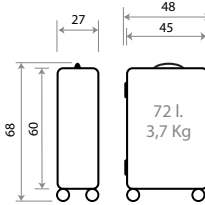

C/32 Azulón / Blue

C/41 Granate / Garnet

NEW Ref. 140009174032
65cm - Ref. 50692