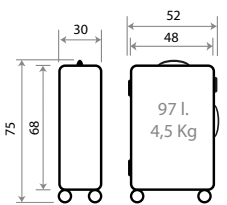

C/21 Antracita / Anthracite

NEW Ref. 140009177041
78cm - Ref. 50693