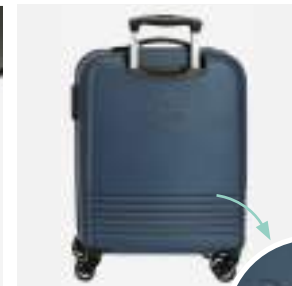

NEW Ref. 140010198020

Ref. 50839

Necesar Adaptable ABS/
Adaptable Beauty Case ABS
29x21x15cm

Interior / Inner

Adaptable

TROLLEYS

Detalles Trolleys / Details Trolley

NEW Ref. 140010172073