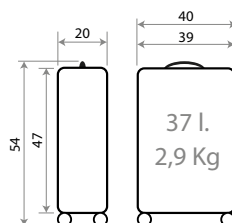

TROLLEYS

Detalles Trolleys / Details Trolley

NEW Ref. 140009172070

Ref. 50686

Trolley Cabina 55cm Expandible /
Cabine Size 55cm Expandible