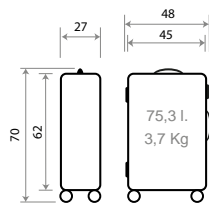

NEW Ref. 140010174030
70cm - Ref. 50892