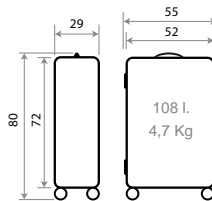

NEW Ref. 140010177021
80cm - Ref. 50893