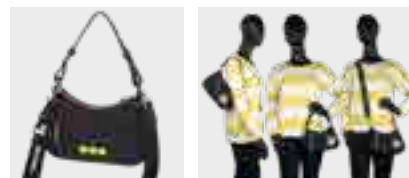

con 2 asas intercambiables
with 2 interchangeable handles