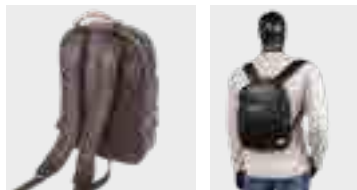

317.337
mochila con compartimento para tablet
backpack with tablet compartment
24 x 33 x 10 cm