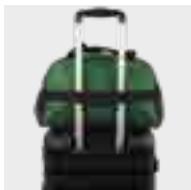

bolsillos laterales rejilla
mesh side pockets

314.735
bolsa cabina
cabine bag
40 x 25 x 20 cm