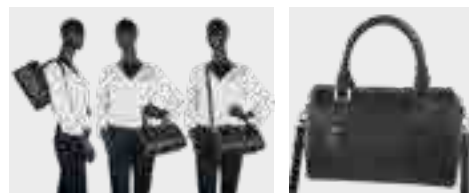

321.831

bolso de mano
handbag
28 x 17 x 14,5 cm