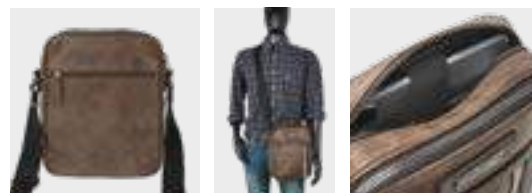

321.520
bandolera
shoulderbag
16 x 20 x 7 cm

doble compartimento
double compartment

321.521
bandolera
shoulderbag
18 x 22 x 6 cm

321.526
bandolera porta tablet
tablet size shoulderbag
21 x 27 x 8,5 cm

doble compartimento
double compartment