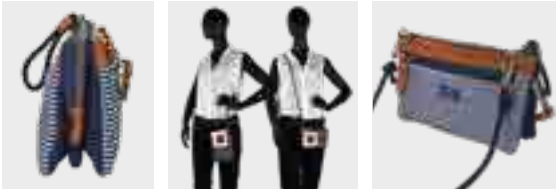

con asa de mano y bandolera adicional
with hand and shoulder straps

triple compartimento
triple compartment