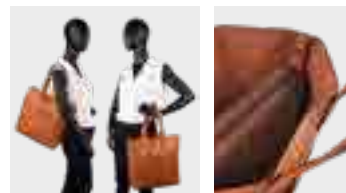

ANKENY

PRECIO ESPECIAL

319.472

bolso de hombro / bandolera
hobo bag / shoulderbag
26 x 18 x 10,5 cm

con 2 asas intercambiables
with 2 interchangeable handles

319.481

bolso shopping
shopper bag
38 x 33 x 10 cm

neceser interior con cremallera
interior zipper beauty bag
30 x 27 x 7 cm