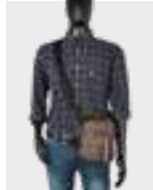

307.820

bandolera
shoulderbag
16 x 20 x 7 cm

doble compartimento
double compartment

HARBOUR

321.519
bandolera
shoulderbag
16 x 20 x 6 cm

HARBOUR

POLIURETANO
POLYURETHANE

01
marrón
brown