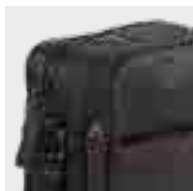

313.126
bandolera porta tablet
tablet size shoulderbag
21 x 27 x 8 cm