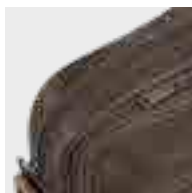

310.226
bandolera porta tablet
tablet size shoulderbag
21 x 27 x 8 cm

doble compartimento
double compartment