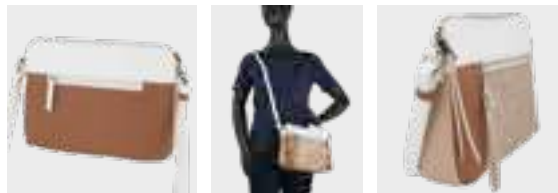

01
arena
sand