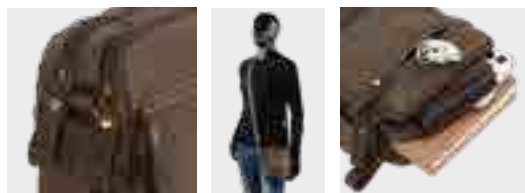

307.820

bandolera
shoulderbag
16 x 20 x 7 cm

doble compartimento
double compartment