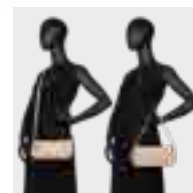

316.778

bolso bandolera / hombro
shoulderbag / hobo bag
24 x 12 x 6 cm

con cadena hombro adicional
with additional shoulder chain

316.786

bolso bandolera / hombro
shoulderbag / hobo bag
20 x 13 x 5,5 cm

con cadena hombro adicional
with additional shoulder chain