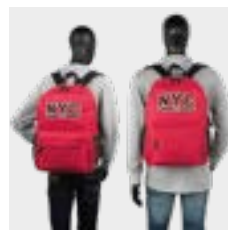

05
tie dye
tie dye

POLIÉSTER 600D
600D POLYESTER

134.732

mochila backpack
32 x 42 x 15 cm

portatodo pencil case
22 x 8 x 7 cm

15,6"

adaptable a trolley
trolley adaptable

portatodo adicional
additional pencil case