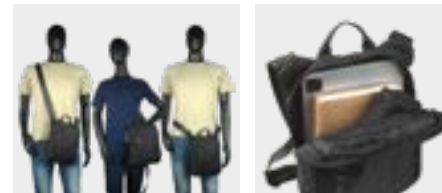

S1197
bolsa viaje/deporte
travel/sport bag
50 x 22 x 25 cm