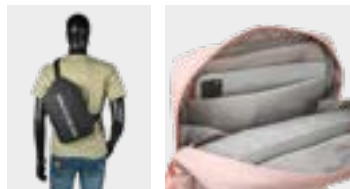

OAKLAND

compartimento para zapatos
shoe compartment