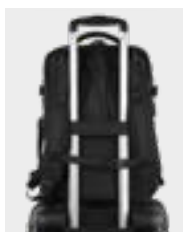

POLIÉSTER
POLYESTER

NORTHAMPTON

NUEVO
NEW

101.840
mochila equipaje mano
cabin travel backpack
28 x 42 x 18 cm

PESO WEIGHT	1 Kg
CAPACIDAD CAPACITY	19 L

01
negro
black

02
azul
blue

03
beige
beige