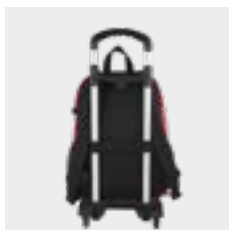

05
tie dye
tie dye

POLIÉSTER 600D
600D POLYESTER

134.732

mochila backpack
32 x 42 x 15 cm

portatodo pencil case
22 x 8 x 7 cm

15,6"

adaptable a trolley
trolley adaptable

portatodo adicional
additional pencil case