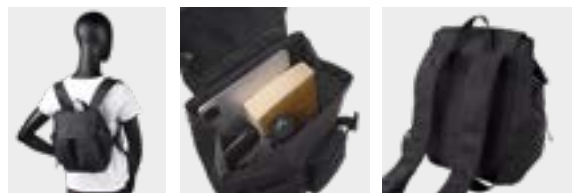

NYLON/CINTA LOGO LENTEJUELAS
NYLON/PAILLETES RIBBON LOGO

bolsillo inferior para zapatos
bottom pocket for shoes

S1182
mochila
backpack
20 x 27 x 16 cm
01 negro black

SARGA POLIÉSTER
POLYESTER TWILL

03 rosa pink 02 azul blue