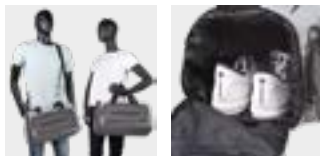

S1151
bolsa viaje/deporte
travel/sport bag
38 x 23 x 20 cm