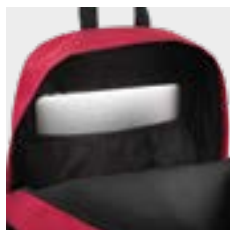

05
tie dye
tie dye

POLIÉSTER 600D
600D POLYESTER

134.732

mochila backpack
32 x 42 x 15 cm

portatodo pencil case
22 x 8 x 7 cm

15,6"

adaptable a trolley
trolley adaptable

portatodo adicional
additional pencil case