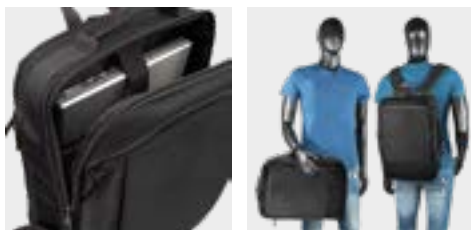

POLIÉSTER
POLYESTER

● 01 negro black

15,6"

101.638
mochila/bolsa extensible
expandable backpack/bag
28 x 42 x 14 (+5) cm